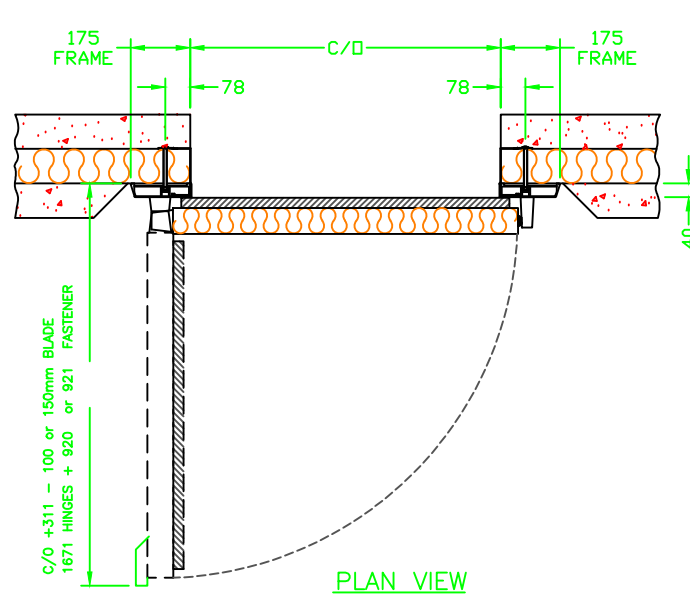

ELEVATION

PLAN VIEW

SECTION THRO

PLAN VIEW

CUSTOMER	SITE	DESCRIPTION	JOB.No.	Telephone Number 0161 882 9043	
		Temperature Controlled Door With anodised aluminium frame		Fax Number 0161 366 9342	