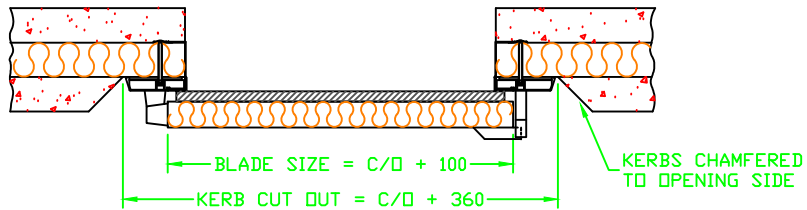

ELEVATION

PLAN VIEW

SECTION THRO

PLAN VIEW

CUSTOMER	SITE	DESCRIPTION	JOB.No.	Telephone Number 0161 882 9043	
		Temperature Controlled Door With anodised aluminium frame		Fax Number 0161 366 9342	