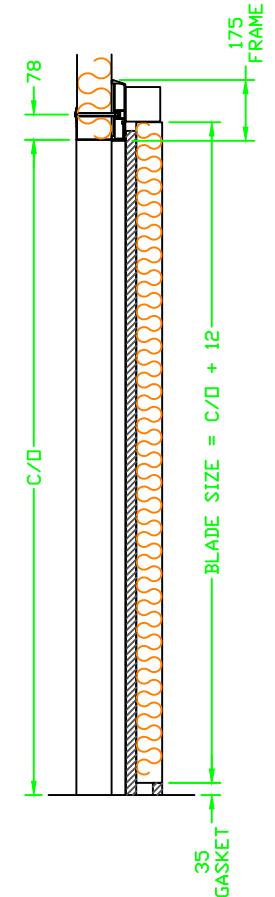

ELEVATION

PLAN VIEW

SECTION THRO

PLAN VIEW

CUSTOMER	SITE	DESCRIPTION	JOB.No.	Telephone Number 0161 882 9043	
		Temperature Controlled Door With anodised aluminium frame		Fax Number 0161 366 9342	