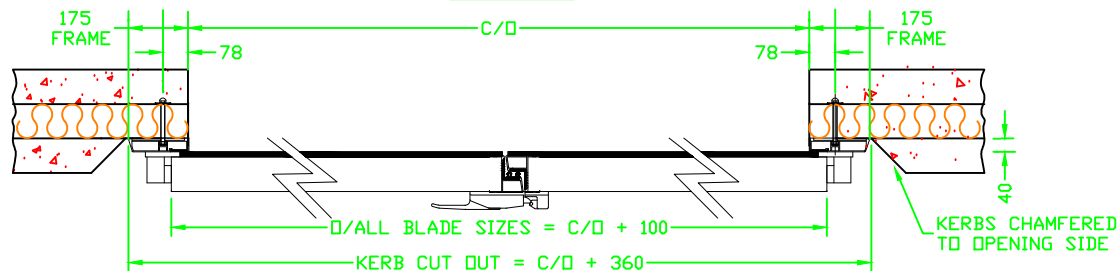

ELEVATION

SECTION THRO

PLAN VIEW

CUSTOMER	SITE	DESCRIPTION	JOB.No.	Telephone Number 0161 882 9043	SCOTT DOORS LIMITED
		Temperature Controlled Door With anodised aluminium frame		Fax Number 0161 366 9342	