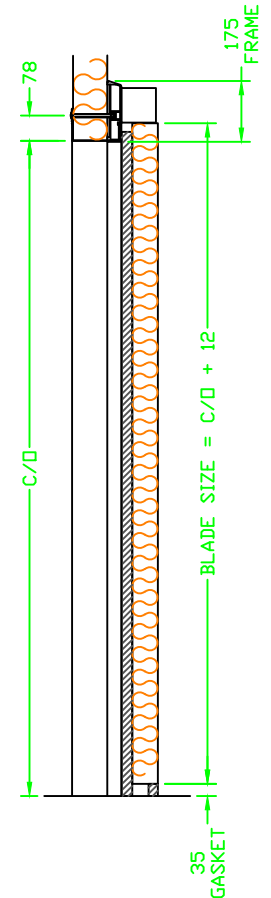

ELEVATION

SECTION THRO

PLAN VIEW

CUSTOMER	SITE	DESCRIPTION	JOB.No.	Telephone Number 0161 882 9043	SCOTT DOORS LIMITED
		Temperature Controlled Door With anodised aluminium frame		Fax Number 0161 366 9342	