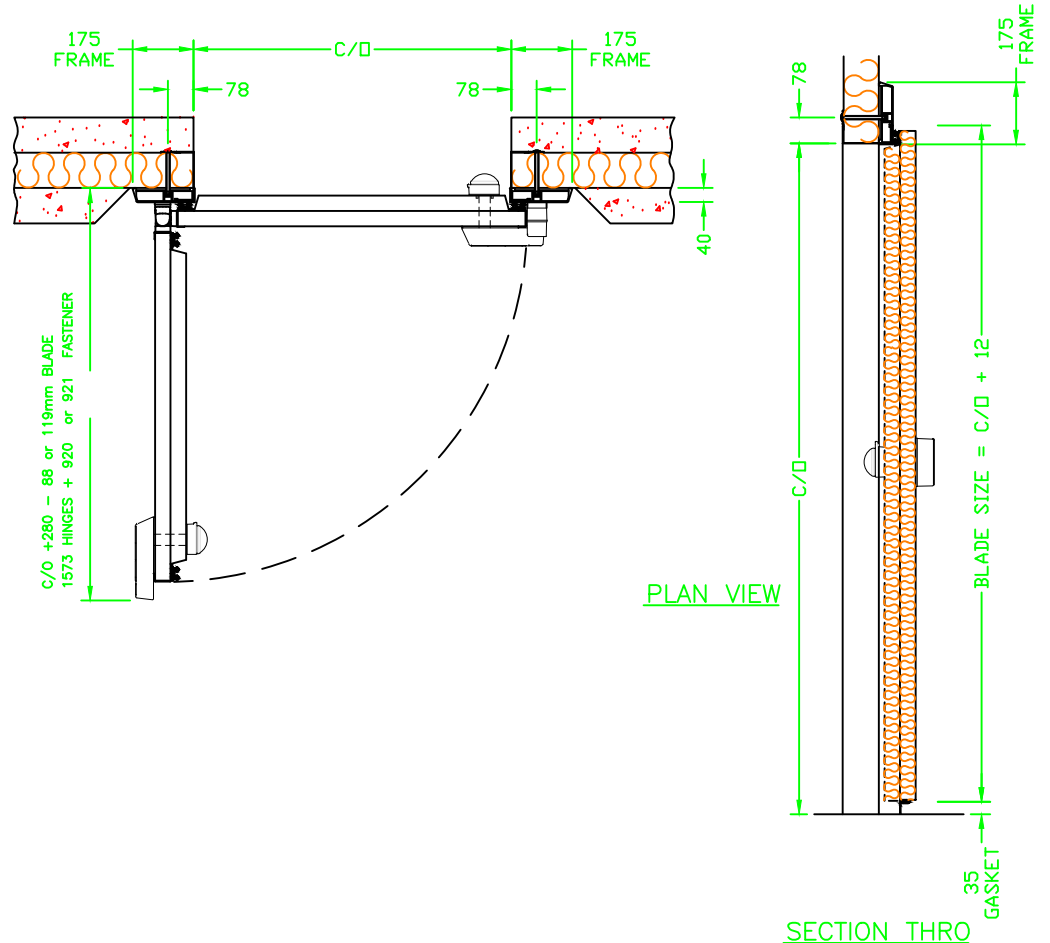

ELEVATION

PLAN VIEW

SECTION THRO

PLAN VIEW

CUSTOMER	SITE	DESCRIPTION	JOB.No.	Telephone Number 0161 882 9043	SCOTT DOORS LIMITED
		Temperature Controlled Semi-Rebated Door With anodised aluminium frame		Fax Number 0161 366 9342	